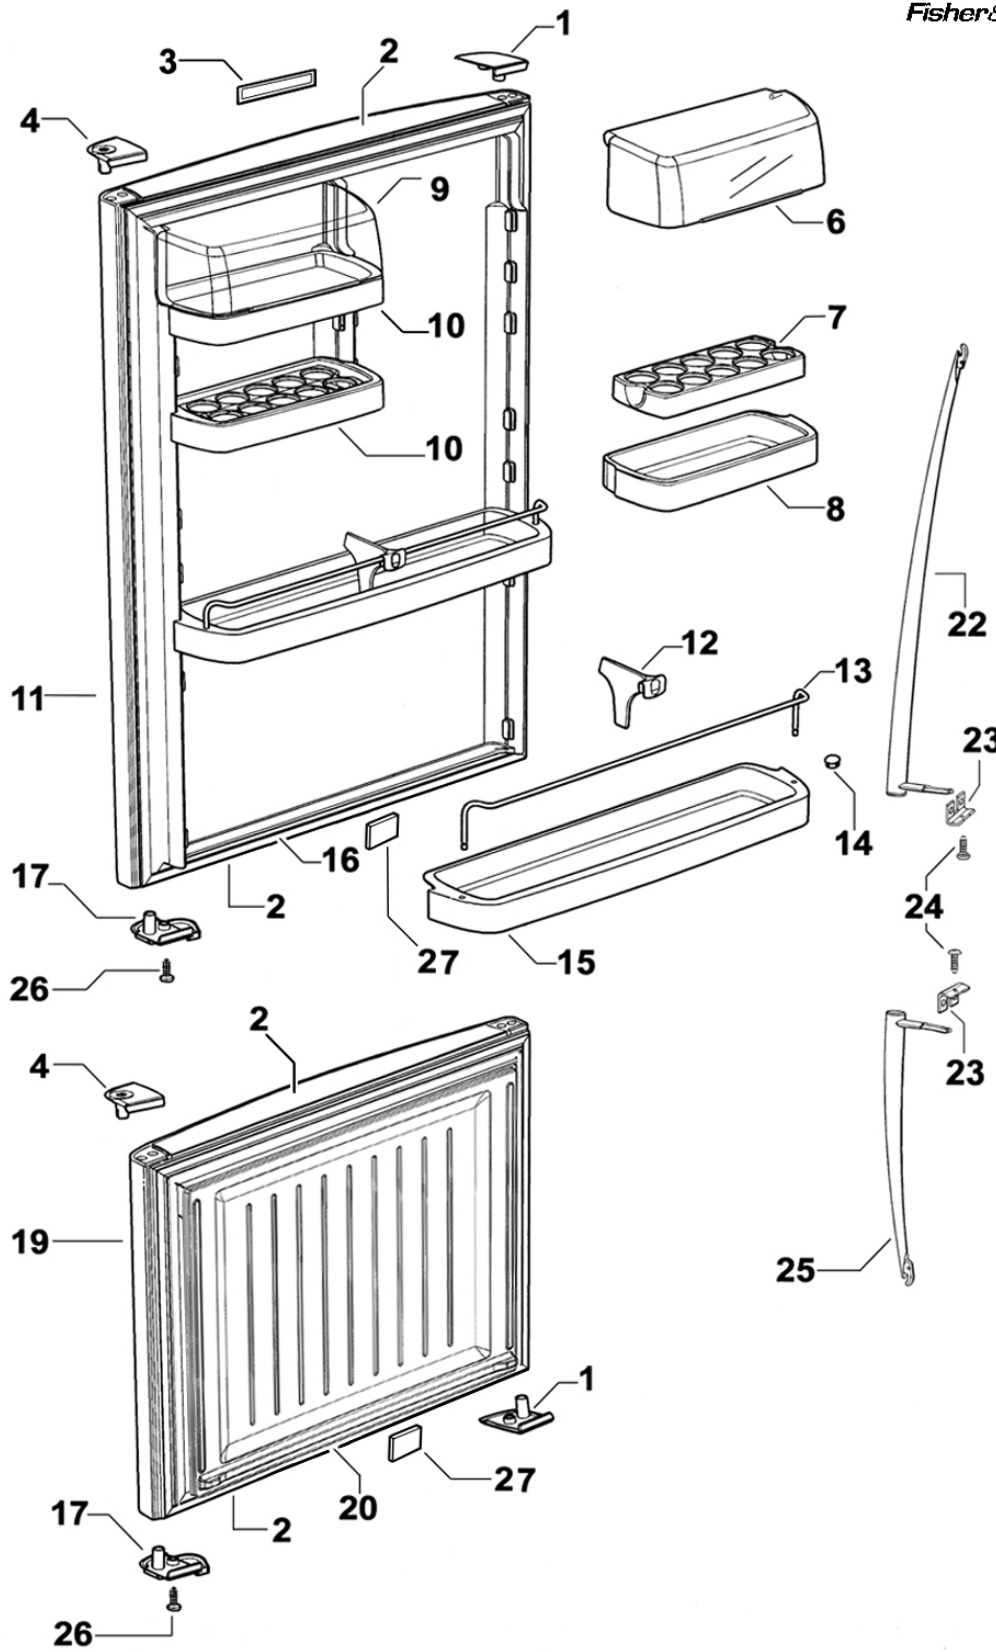

Electronic 635 Refrigerator / Freezer

Model
E402BRX G FP SX

Product Code
21787-E

DOORS

Fisher & Paykel
appliances

CABINET COMPONENTS

FAN, COVERS AND EVAPORATOR ASSEMBLIES

ELECTRONIC MODULE AND DUCT COVERS

COMPRESSOR, ANCILLARY COMPONENTS & CONTROL MODULE