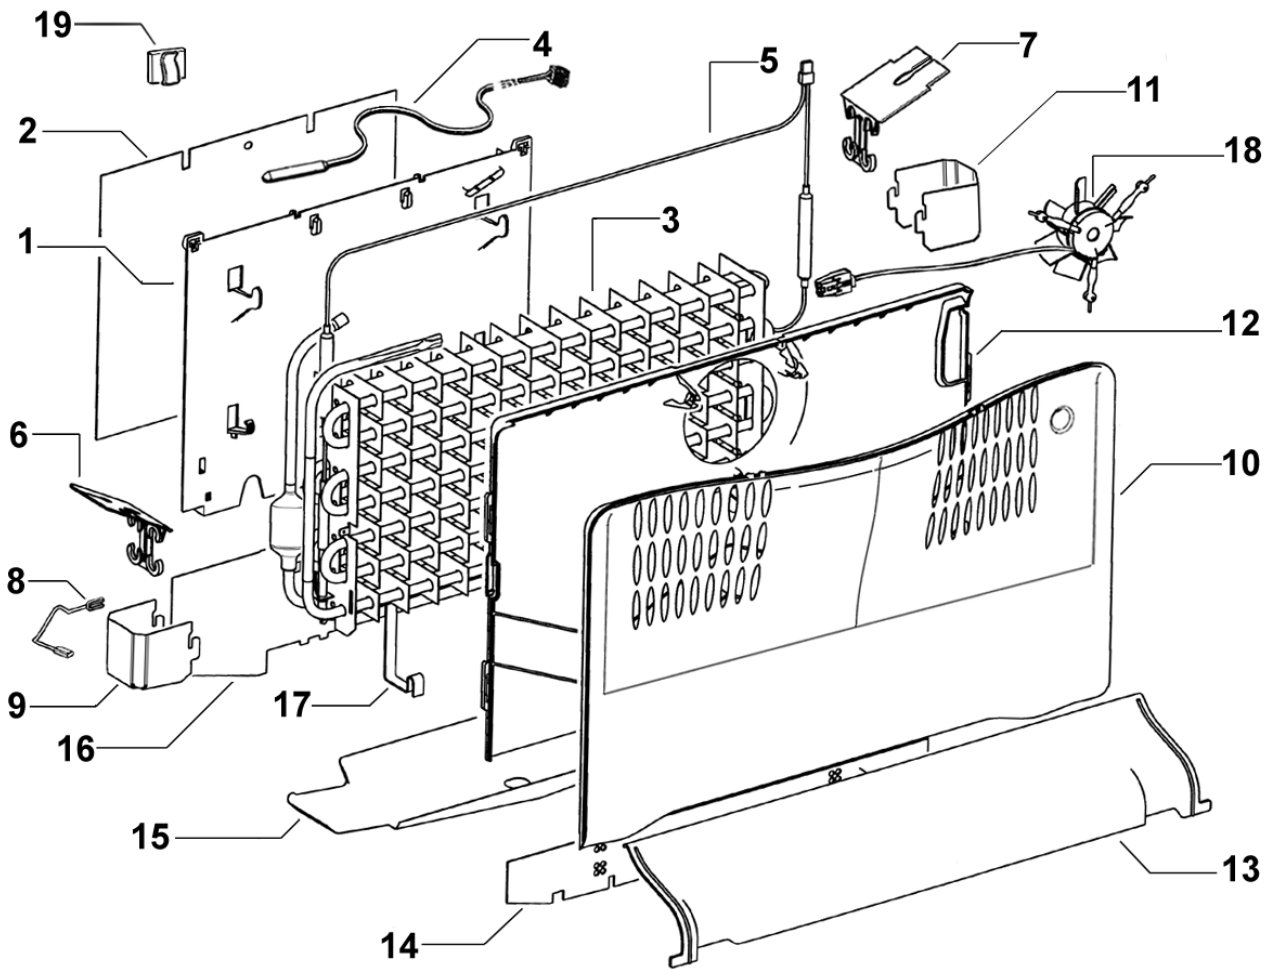

Electronic 635 Refrigerator / Freezer

Model
E402BRX G FP SX

Product Code
21787-E

DOORS

Fisher & Paykel
appliances

CABINET COMPONENTS

FAN, COVERS AND EVAPORATOR ASSEMBLIES

ELECTRONIC MODULE AND DUCT COVERS

COMPRESSOR, ANCILLARY COMPONENTS & CONTROL MODULE