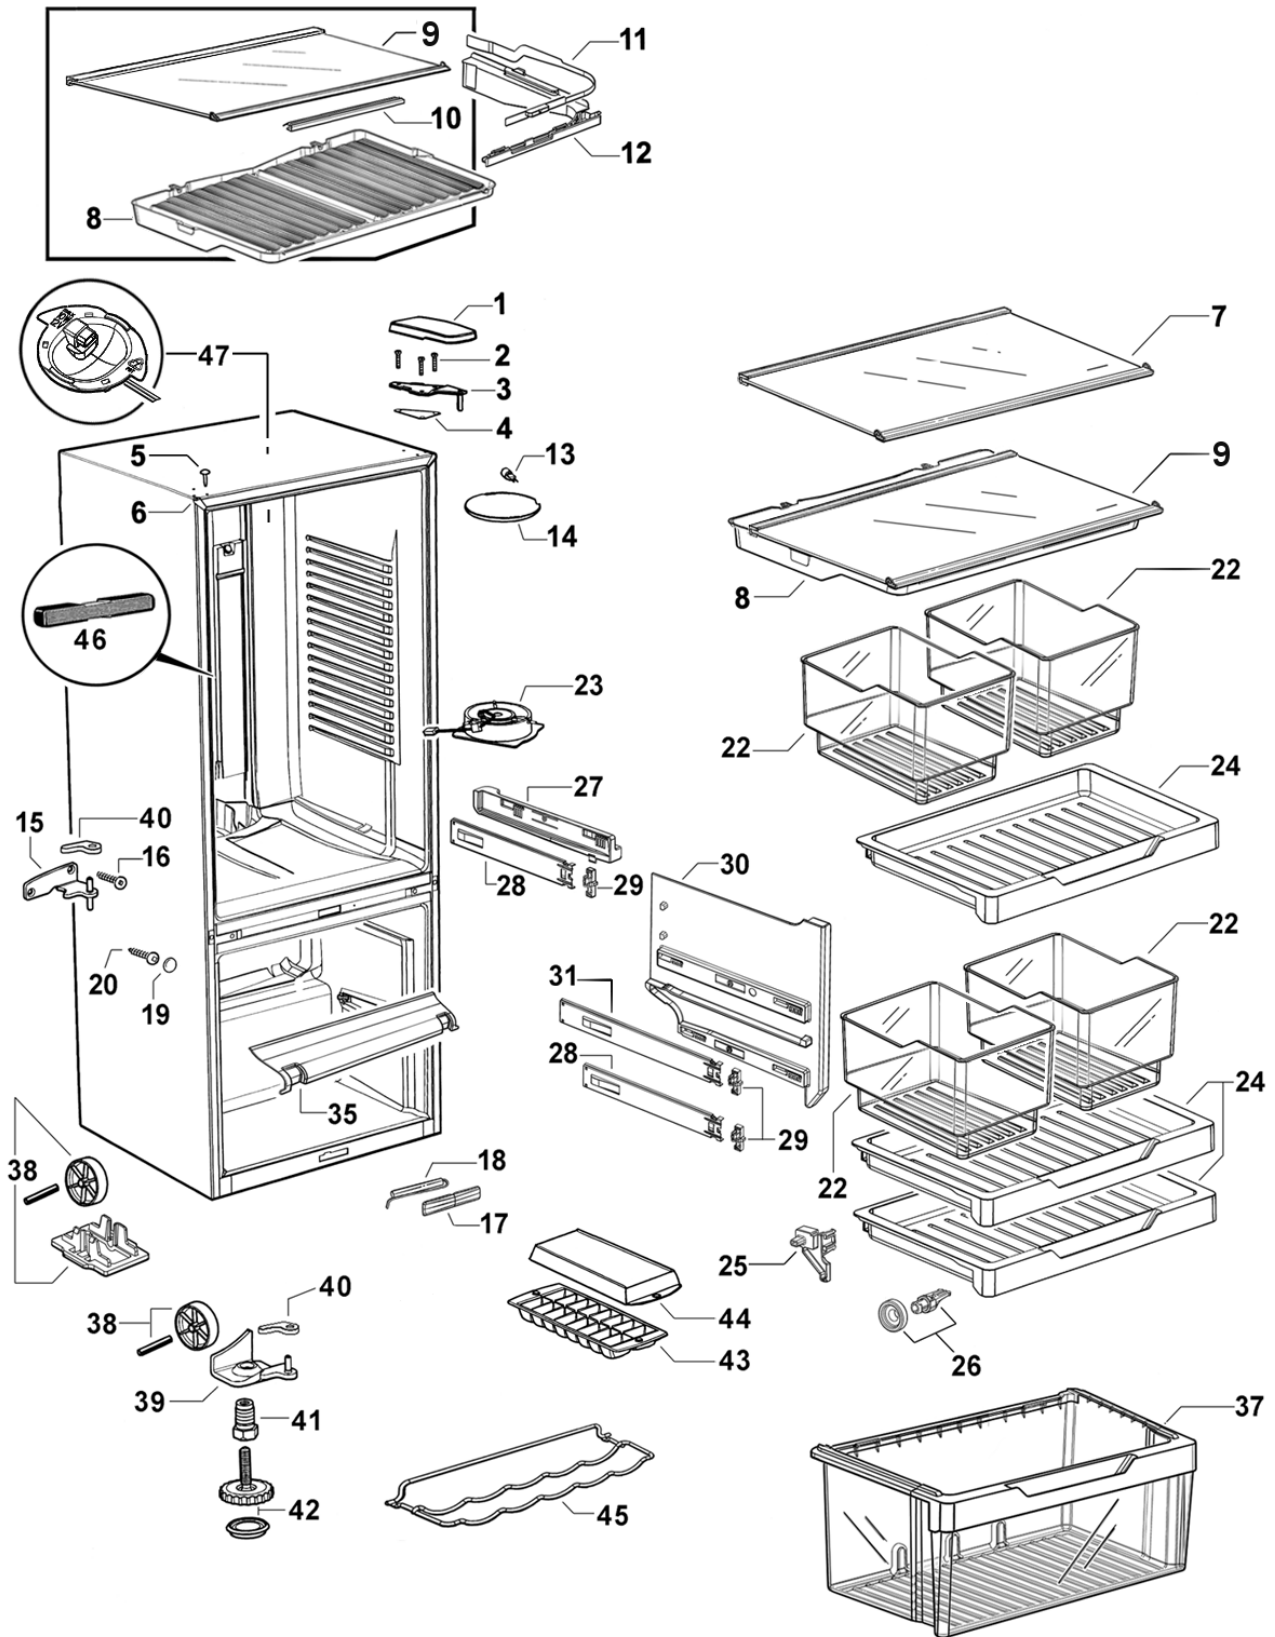

Electronic 635 Refrigerator / Freezer

Model
E402BRX G FP SX

Product Code
21787-E

DOORS

Fisher & Paykel
appliances

CABINET COMPONENTS

FAN, COVERS AND EVAPORATOR ASSEMBLIES

ELECTRONIC MODULE AND DUCT COVERS

COMPRESSOR, ANCILLARY COMPONENTS & CONTROL MODULE