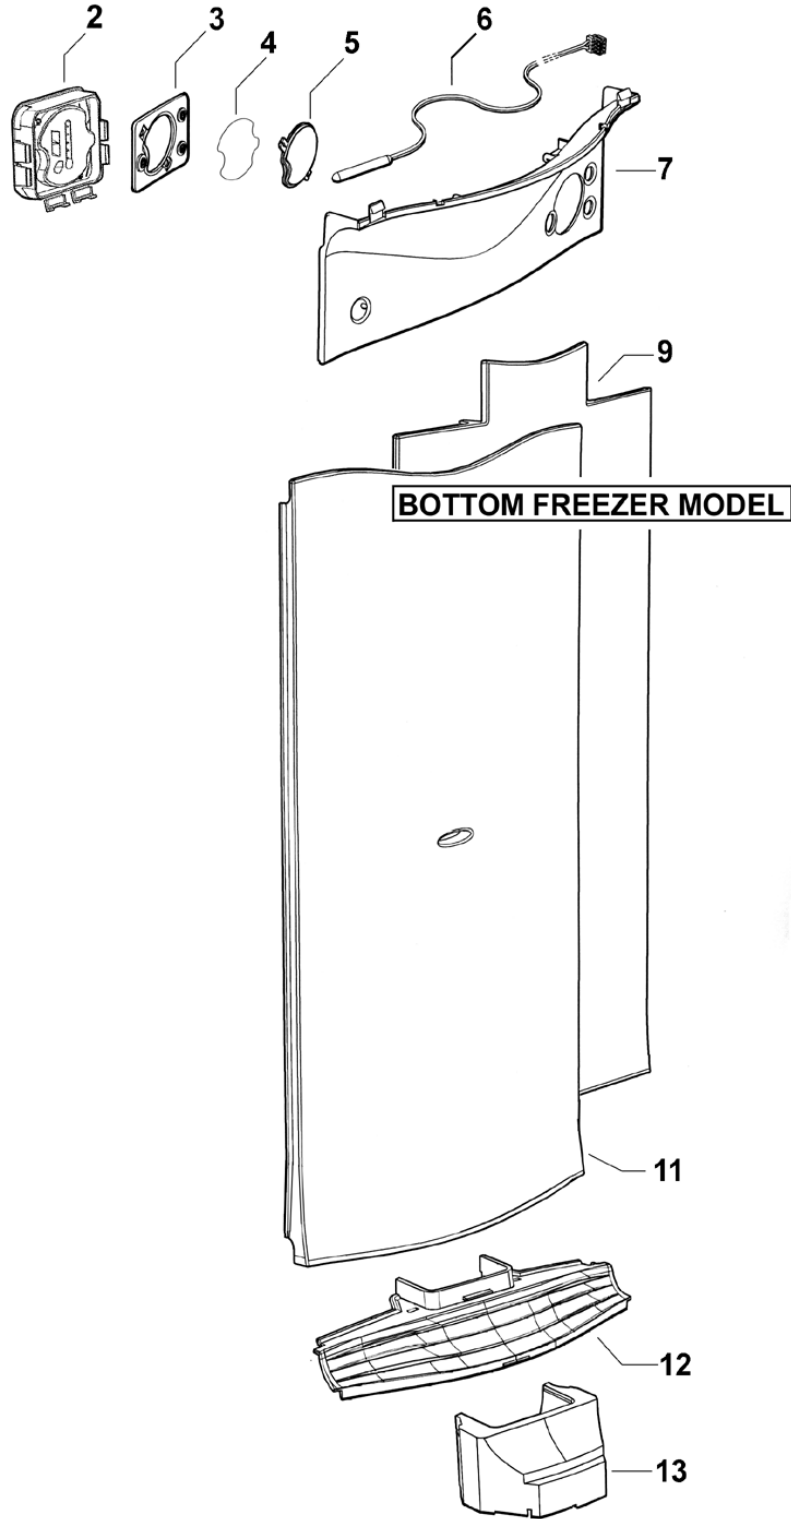

Electronic 635 Refrigerator / Freezer

Model
E402BRX G FP SX

Product Code
21787-E

DOORS

Fisher & Paykel
appliances

CABINET COMPONENTS

FAN, COVERS AND EVAPORATOR ASSEMBLIES

ELECTRONIC MODULE AND DUCT COVERS

COMPRESSOR, ANCILLARY COMPONENTS & CONTROL MODULE